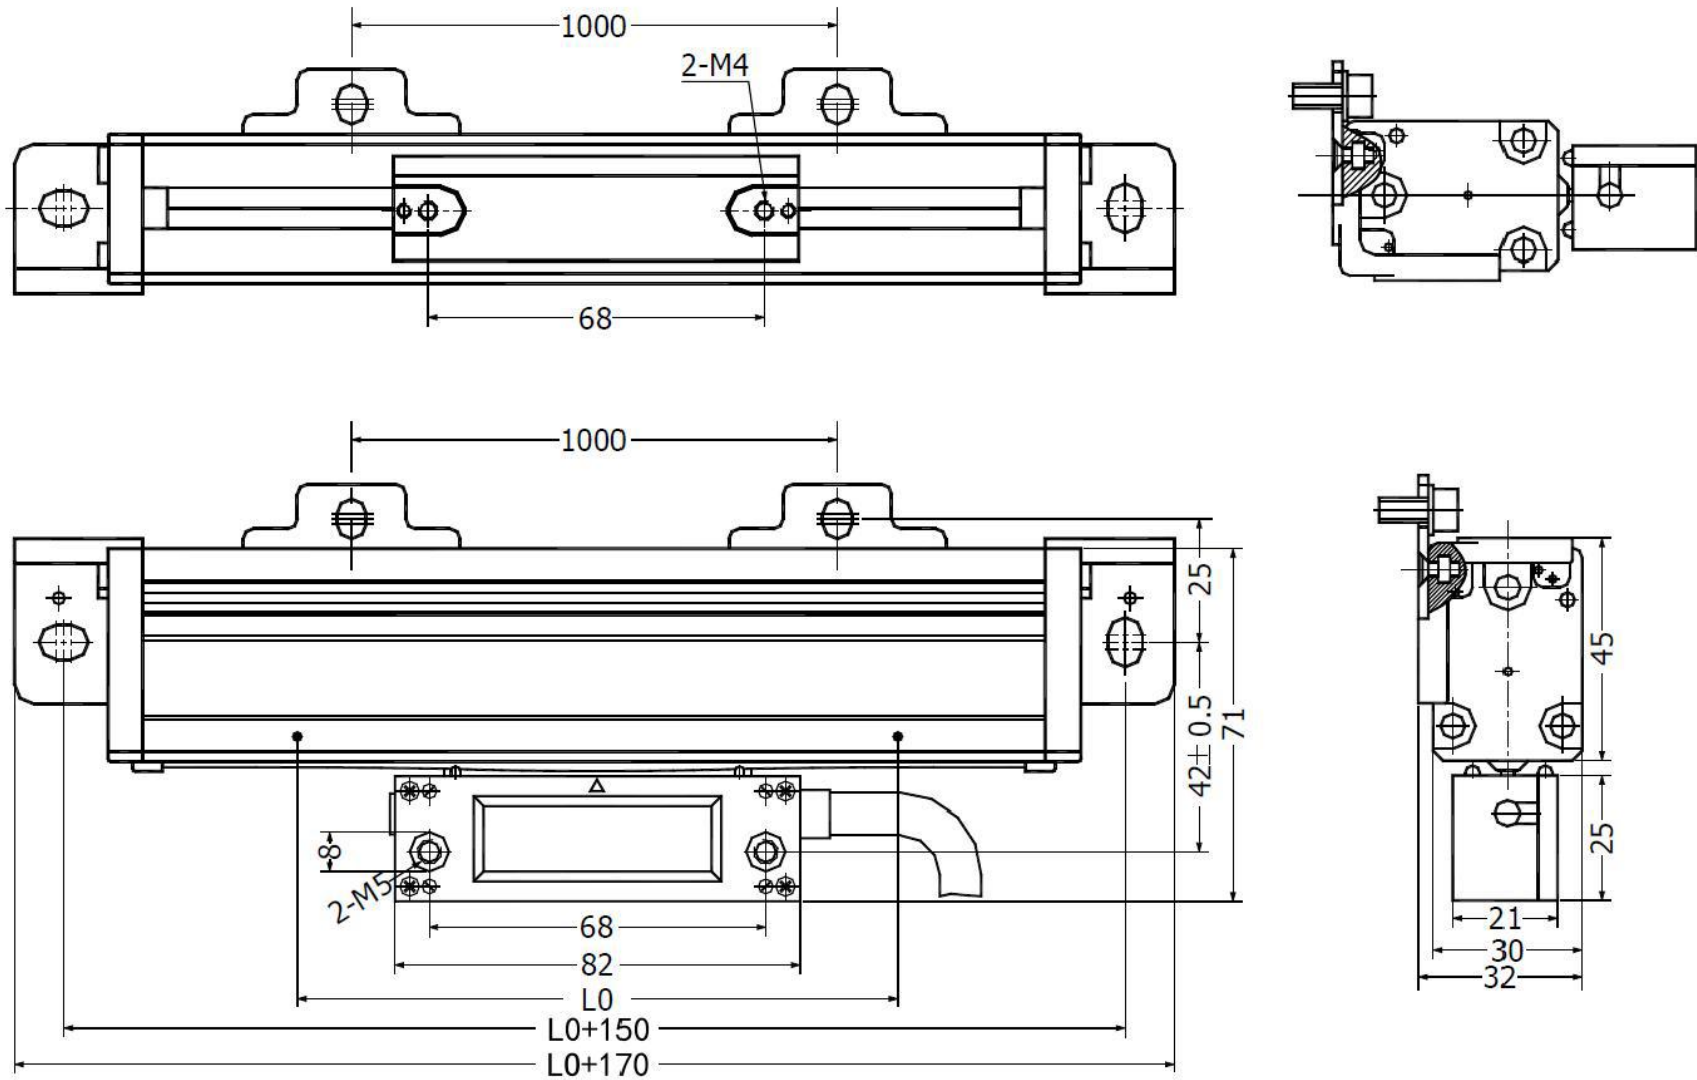

MeasumaX

MX-600 Series - LINEAR SCALES

L_0 = Effective measuring length of scale